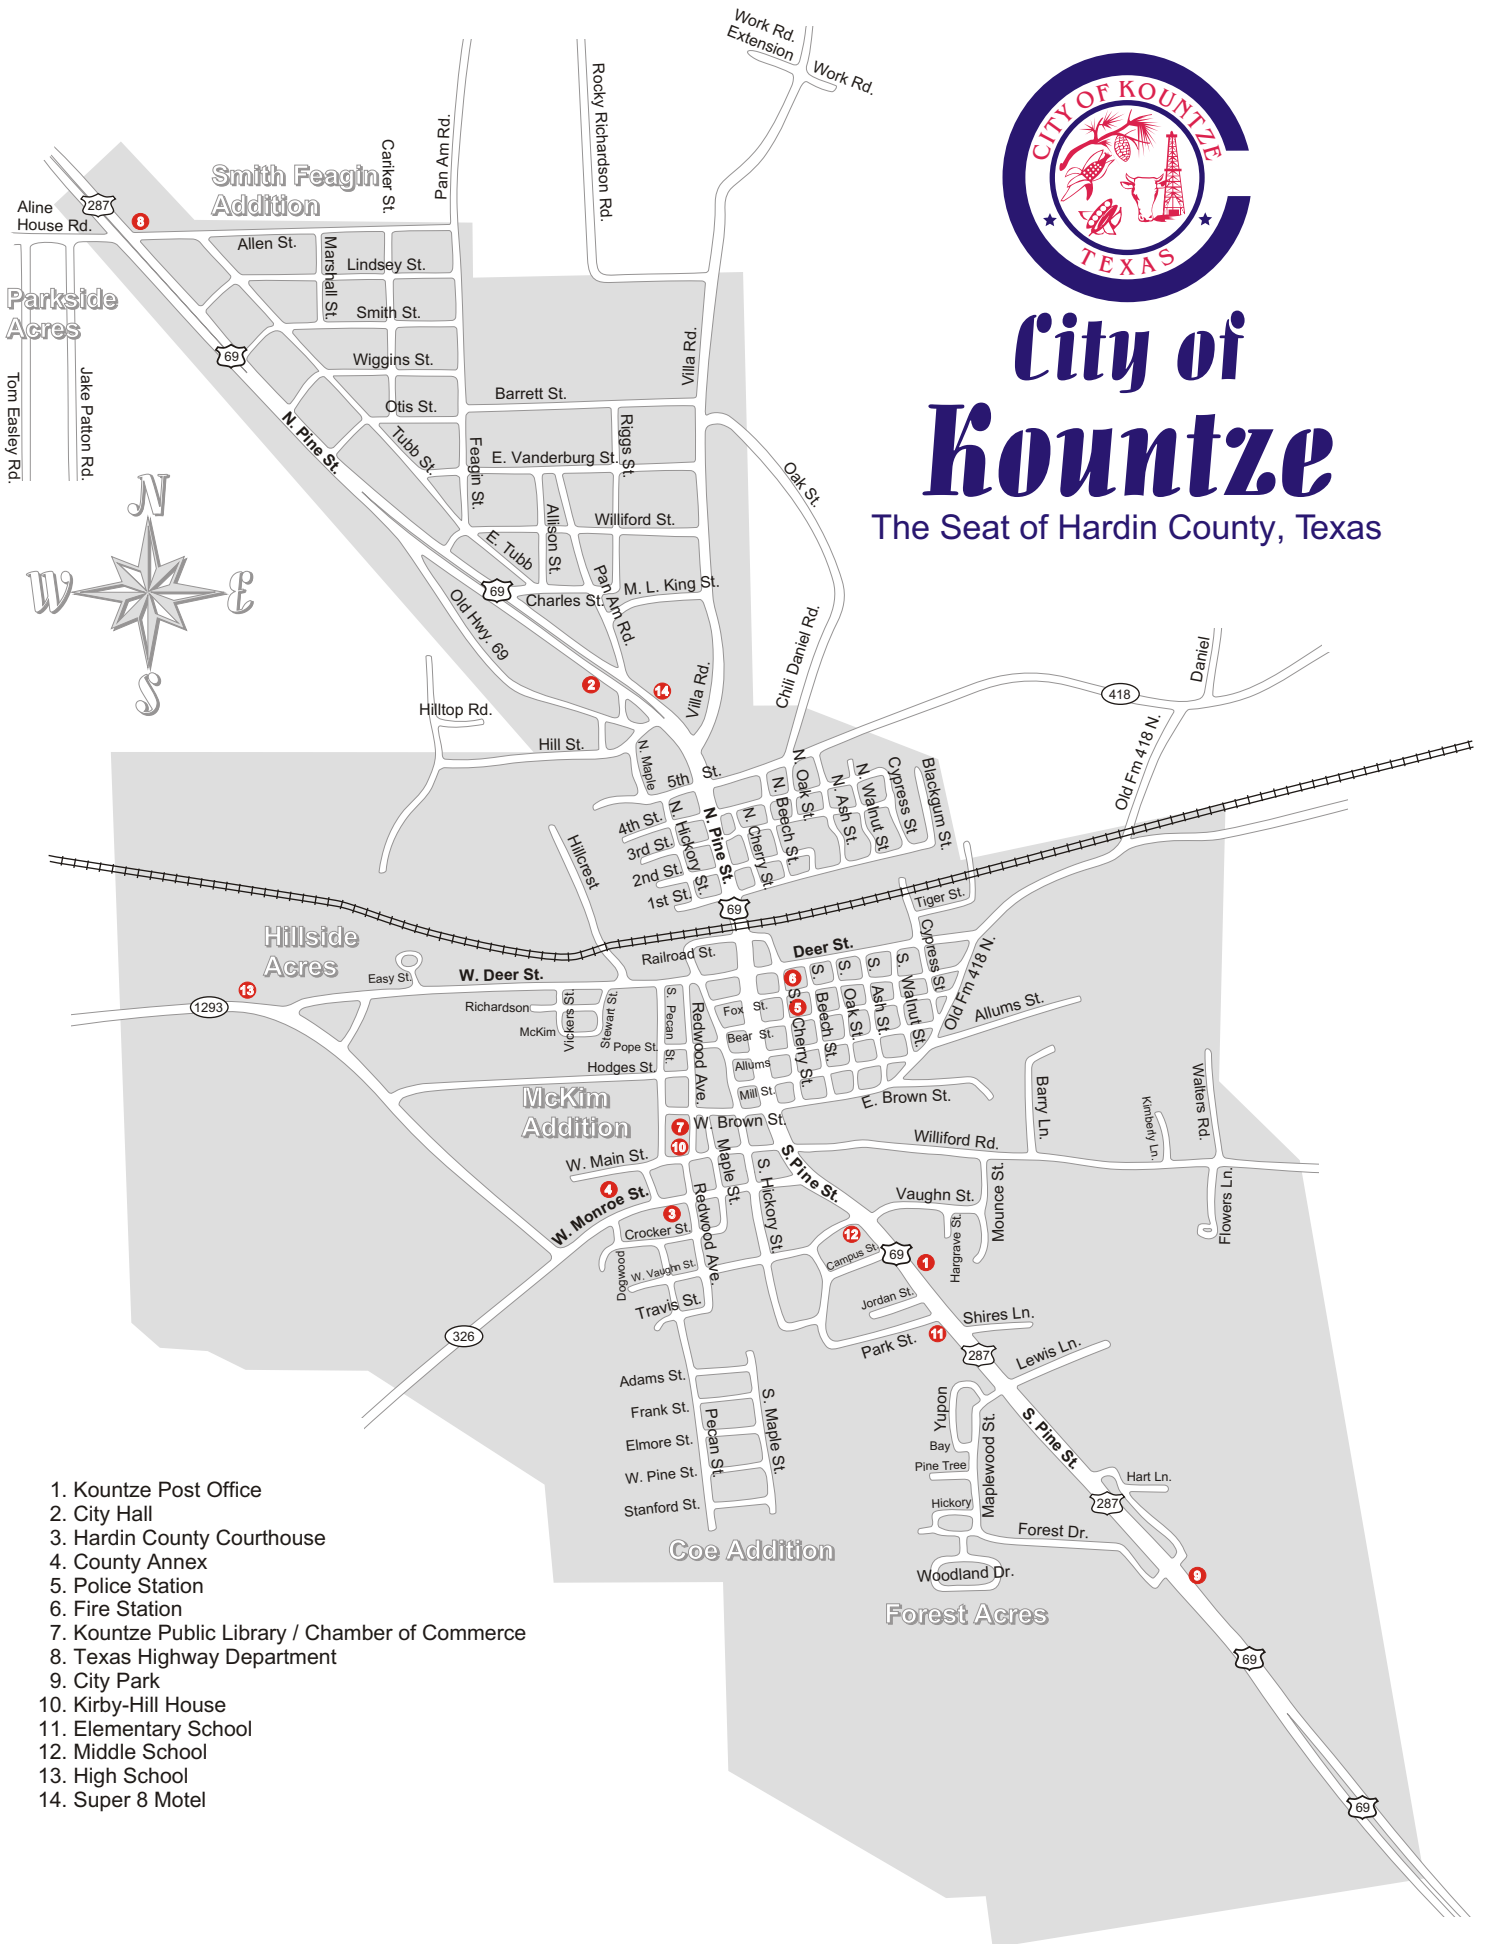

City of Kountze

The Seat of Hardin County, Texas

1. Kountze Post Office
2. City Hall
3. Hardin County Courthouse
4. County Annex
5. Police Station
6. Fire Station
7. Kountze Public Library / Chamber of Commerce
8. Texas Highway Department
9. City Park
10. Kirby-Hill House
11. Elementary School
12. Middle School
13. High School
14. Super 8 Motel